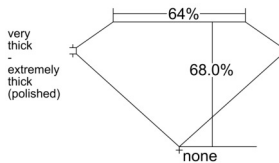

GIA®

FACSIMILE

GIA REPORT 5553526708

Verify this report at GIA.edu

GIA NATURAL DIAMOND DOSSIER®

June 23, 2026
GIA Report Number 5553526708
Shape and Cutting Style ..... Square Emerald Cut
Measurements ..... 4.87 x 4.73 x 3.22 mm

GRADING RESULTS

Carat Weight ..... 0.70 carat
Color Grade ..... H
Clarity Grade VS1

ADDITIONAL GRADING INFORMATION

Polish ..... Excellent
Symmetry ..... Very Good
Fluorescence ..... Faint
Clarity Characteristics..... Crystal, Pinpoint
Inscription(s): GIA 5553526708

PROPORTIONS

Profile not to actual proportions

GRADING SCALES

GIA COLOR SCALE		GIA CLARITY SCALE			
COLORLESS	D	VERY VERY SLIGHTLY INCLUDED	FLAWLESS		
	E		INTERNALLY FLAWLESS		
	F	VERY SLIGHTLY INCLUDED	VS₁		
	G		VS₂		
	H		VS₁		
	NEAR COLORLESS	I	SLIGHTLY INCLUDED	VS₂	
		J		SI₁	
		FAINT	K	INCLUDED	SI₂
			L		I₁
			M		I₂
VERY LIGHT	N	LIGHT	I₃		
	O				
	P				
	Q				
	R