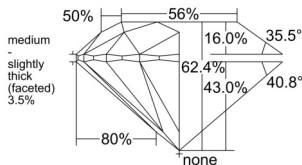

GIA®

FACSIMILE

GIA REPORT 5553516999

Verify this report at GIA.edu

GIA NATURAL DIAMOND DOSSIER®

June 18, 2026
GIA Report Number 5553516999
Shape and Cutting Style ..... Round Brilliant
Measurements ..... 5.08 - 5.10 x 3.18 mm

GRADING RESULTS

Carat Weight ..... 0.50 carat
Color Grade ..... D
Clarity Grade S11
Cut Grade ..... Excellent

ADDITIONAL GRADING INFORMATION

Polish ..... Excellent
Symmetry ..... Excellent
Fluorescence ..... None
Clarity Characteristics ..... Feather, Cloud
Inscription(s): GIA 5553516999

PROPORTIONS

Profile to actual proportions

GRADING SCALES

GIA COLOR SCALE

COLOURESS	D
	E
	F
	G
	H
	I
	J
NEAR COLOURESS	K
	L
FADING	M
	N
	O
	P
	Q
	R
	S
	T
	U
	V
	W
	X
	Y
LIGHT	Z

GIA CLARITY SCALE

FLAWLESS	INTERNAL FLAWLESS	
		FLAWLESS
VERY VERY SLIGHTLY INCLUDED	VVS₁	
	VVS₂	
VERY SLIGHTLY INCLUDED	VS₁	
	VS₂	
SLIGHTLY INCLUDED	S1₁	
	S1₂	
INCLUDED	I₁	
	I₂	
	I₃	

GIA CUT SCALE

EXCELLENT
VERY GOOD
GOOD
FAIR
POOR