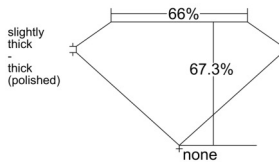

GIA®

FACSIMILE

GIA REPORT 5553515209

Verify this report at GIA.edu

GIA NATURAL DIAMOND DOSSIER®

June 19, 2026
GIA Report Number 5553515209
Shape and Cutting Style ..... Emerald Cut
Measurements ..... 5.35 x 3.70 x 2.49 mm

GRADING RESULTS

Carat Weight ..... 0.51 carat
Color Grade ..... F
Clarity Grade VS1

ADDITIONAL GRADING INFORMATION

Polish ..... Excellent
Symmetry ..... Excellent
Fluorescence ..... None
Clarity Characteristics..... Crystal, Cloud, Pinpoint
Inscription(s): GIA 5553515209

PROPORTIONS

Profile not to actual proportions

GRADING SCALES

GIA COLOR SCALE		GIA CLARITY SCALE	
COLORLESS	D	VERY VERY SLIGHTLY INCLUDED	FLAWLESS
	E		INTERNALLY FLAWLESS
	F		VVS₁
	G		VVS₂
	H		VS₁
	I		VS₂
	J		SI₁
	K		SI₂
	L		I₁
	M		I₂
NEAR COLORLESS	N	SLIGHTLY INCLUDED	I₃
	O		
	P		
	Q		
FAINT	R		
	S		
	T		
	U		
VERY LIGHT	V		
	W		
	X		
	Y		
LIGHT	Z