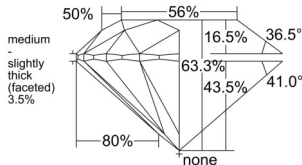

GIA®

FACSIMILE

GIA REPORT 5553508842

Verify this report at GIA.edu

GIA NATURAL DIAMOND DOSSIER®

June 16, 2026
GIA Report Number 5553508842
Shape and Cutting Style ..... Round Brilliant
Measurements ..... 5.01 - 5.05 x 3.19 mm

GRADING RESULTS

Carat Weight ..... 0.50 carat
Color Grade ..... F
Clarity Grade VS1
Cut Grade ..... Excellent

ADDITIONAL GRADING INFORMATION

Polish ..... Excellent
Symmetry ..... Very Good
Fluorescence ..... Medium Blue
Clarity Characteristics..... Crystal, Pinpoint, Indented Natural
Inscription(s): GIA 5553508842

PROPORTIONS

GRADING SCALES

GIA COLOR SCALE	GIA CLARITY SCALE	GIA CUT SCALE
Colorless	Flawless	Excellent
Near Colorless	Internally Flawless	
Faint	VVS₁	Very Good
Very Light	VVS₂	
Light	VS₁	Good
	VS₂	
	S₁	Fair
	S₂	
	I₁	Poor
	I₂	
	I₃