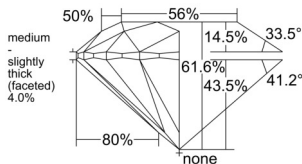

GIA®

FACSIMILE

GIA REPORT 5553506426

Verify this report at GIA.edu

GIA NATURAL DIAMOND DOSSIER®

June 18, 2026
GIA Report Number 5553506426
Shape and Cutting Style ..... Round Brilliant
Measurements ..... 5.73 - 5.75 x 3.54 mm

GRADING RESULTS

Carat Weight ..... 0.71 carat
Color Grade ..... G
Clarity Grade VS1
Cut Grade ..... Excellent

ADDITIONAL GRADING INFORMATION

Polish ..... Excellent
Symmetry ..... Excellent
Fluorescence ..... Medium Blue
Clarity Characteristics..... Crystal, Pinpoint
Inscription(s): GIA 5553506426

PROPORTIONS

GRADING SCALES

GIA COLOR SCALE	GIA CLARITY SCALE	GIA CUT SCALE	
D	FLAWLESS	EXCELLENT	
E	INTERNALLY FLAWLESS		
F		VVS₁	VERY GOOD
G	VVS₂		
H	VS₁	GOOD	
I	VS₂		
J	SI₁	FAIR	
K	SI₂		
L	I₁	POOR	
M	I₂		
N	I₃		
O			
P			
Q			
R			
S			
T			
U			
V			
W			
X			
Y			
Z