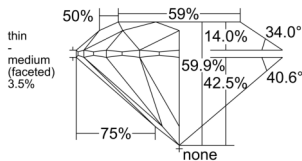

GIA®

FACSIMILE

GIA REPORT 5553497658

Verify this report at GIA.edu

GIA NATURAL DIAMOND DOSSIER®

June 16, 2026
GIA Report Number 5553497658
Shape and Cutting Style ..... Round Brilliant
Measurements ..... 4.35 - 4.36 x 2.61 mm

GRADING RESULTS

Carat Weight ..... 0.30 carat
Color Grade ..... G
Clarity Grade VS1
Cut Grade ..... Excellent

ADDITIONAL GRADING INFORMATION

Polish ..... Excellent
Symmetry ..... Excellent
Fluorescence ..... None
Clarity Characteristics ..... Cloud, Pinpoint
Inscription(s): GIA 5553497658

PROPORTIONS

Profile to actual proportions