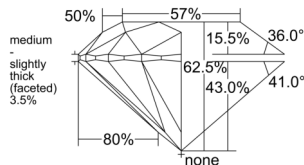

GIA®

FACSIMILE

GIA REPORT

5553494518

Verify this report at GIA.edu

GIA NATURAL DIAMOND DOSSIER®

June 15, 2026
GIA Report Number 5553494518
Shape and Cutting Style ..... Round Brilliant
Measurements ..... 5.06 - 5.09 x 3.17 mm

GRADING RESULTS

Carat Weight ..... 0.50 carat
Color Grade ..... F
Clarity Grade VS2
Cut Grade ..... Excellent

ADDITIONAL GRADING INFORMATION

Polish ..... Excellent
Symmetry ..... Excellent
Fluorescence ..... Medium Blue
Clarity Characteristics ..... Crystal, Cloud
Inscription(s): GIA 5553494518

PROPORTIONS

Profile to actual proportions

GRADING SCALES

GIA COLOR SCALE

COLORESS	D
	E
	F
	G
	H
	I
	J
NEAR COLORESS	K
	L
FAIN	M
	N
	O
	P
VERY LIGHT	Q
	R
	S
	T
	U
	V
	W
	X
	Y
LIGHT	Z

GIA CLARITY SCALE

FLAWLESS	VERY VERY SLIGHTLY INCLUDED	VS₁	VS₂	VS₁	VS₂	SL₁	SL₂	I₁	I₂	I₃	
											FLAWLESS
INTERNALLY FLAWLESS	VERY SLIGHTLY INCLUDED										

GIA CUT SCALE

EXCELLENT
VERY GOOD
GOOD
FAIR
POOR