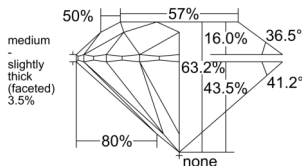

GIA®

FACSIMILE

GIA REPORT 5553494373

Verify this report at GIA.edu

GIA NATURAL DIAMOND DOSSIER®

June 16, 2026
GIA Report Number 5553494373
Shape and Cutting Style ..... Round Brilliant
Measurements ..... 5.03 - 5.06 x 3.19 mm

GRADING RESULTS

Carat Weight ..... 0.50 carat
Color Grade ..... J
Clarity Grade S11
Cut Grade ..... Excellent

ADDITIONAL GRADING INFORMATION

Polish ..... Excellent
Symmetry ..... Excellent
Fluorescence ..... None
Clarity Characteristics ..... Feather, Crystal
Inscription(s): GIA 5553494373

PROPORTIONS

Profile to actual proportions

GRADING SCALES

GIA COLOR SCALE

COLOURLESS	D
	E
	F
	G
	H
	I
	J
NEAR COLOURLESS	K
	L
Faint	M
	N
	O
	P
Very Light	Q
	R
	S
	T
	U
	V
Light	W
	X
	Y
	Z

GIA CLARITY SCALE

FLAWLESS	VERY VERY SLIGHTLY INCLUDED	VVS₁	VVS₂	VS₁	VS₂	S1₁	S1₂	I₁	I₂	I₃	
											INTERNAL FLAWLESS

GIA CUT SCALE

EXCELLENT
VERY GOOD
GOOD
FAIR
POOR