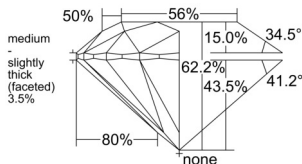

GIA®

FACSIMILE

GIA REPORT 5553480336

Verify this report at GIA.edu

GIA NATURAL DIAMOND DOSSIER®

June 15, 2026
GIA Report Number 5553480336
Shape and Cutting Style ..... Round Brilliant
Measurements ..... 5.08 - 5.12 x 3.17 mm

GRADING RESULTS

Carat Weight ..... 0.50 carat
Color Grade ..... F
Clarity Grade VS2
Cut Grade ..... Excellent

ADDITIONAL GRADING INFORMATION

Polish ..... Excellent
Symmetry ..... Excellent
Fluorescence ..... None
Clarity Characteristics..... Crystal, Cloud, Indented Natural
Inscription(s): GIA 5553480336

PROPORTIONS

GRADING SCALES

GIA COLOR SCALE	GIA CLARITY SCALE	GIA CUT SCALE	
D	FLAWLESS	EXCELLENT	
E	INTERNALLY FLAWLESS		
F		VVS₁	VERY GOOD
G	VVS₂		
H	VS₁	GOOD	
I	VS₂		
J	SI₁	FAIR	
K	SI₂		
L	I₁	POOR	
M	I₂		
N	I₃		
O			
P			
Q			
R			
S			
T			
U			
V			
W			
X			
Y			
Z