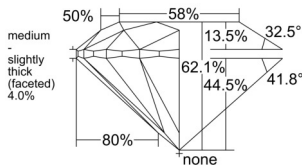

GIA®

FACSIMILE

GIA REPORT 5553472634

Verify this report at GIA.edu

GIA NATURAL DIAMOND DOSSIER®

June 11, 2026
GIA Report Number 5553472634
Shape and Cutting Style ..... Round Brilliant
Measurements ..... 4.56 - 4.59 x 2.84 mm

GRADING RESULTS

Carat Weight ..... 0.36 carat
Color Grade ..... E
Clarity Grade VVS1
Cut Grade ..... Excellent

ADDITIONAL GRADING INFORMATION

Polish ..... Excellent
Symmetry ..... Excellent
Fluorescence ..... None
Clarity Characteristics ..... Pinpoint, Feather
Inscription(s): GIA 5553472634

PROPORTIONS

GRADING SCALES

GIA COLOR SCALE	GIA CLARITY SCALE	GIA CUT SCALE	
D	FLAWLESS	EXCELLENT	
E	INTERNALLY FLAWLESS		
F		VVS₁	VERY GOOD
G	VVS₂		
H	VS₁	GOOD	
I	VS₂		
J	SI₁	FAIR	
K	SI₂		
L	I₁	POOR	
M			
N			
O	I₂		
P			
Q			
R	I₃		
S			
T			
U			
V			
W			
X			
Y			
Z