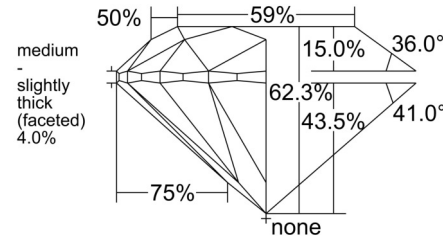

GIA NATURAL DIAMOND GRADING REPORT

June 11, 2026
 GIA Report Number 5553460778
 Shape and Cutting Style Round Brilliant
 Measurements 6.12 - 6.15 x 3.82 mm

GRADING RESULTS

Carat Weight 0.90 carat
 Color Grade G
 Clarity Grade VVS1
 Cut Grade Excellent

ADDITIONAL GRADING INFORMATION

Polish Excellent
 Symmetry Excellent
 Fluorescence None
 Inscription(s): GIA 5553460778

PROPORTIONS

CLARITY CHARACTERISTICS

KEY TO SYMBOLS*

-  Cloud
-  Pinpoint
-  Feather

* Red symbols denote internal characteristics (inclusions). Green or black symbols denote external characteristics (blemishes). Diagram is an approximate representation of the diamond, and symbols shown indicate type, position, and approximate size of clarity characteristics. All clarity characteristics may not be shown. Details of finish are not shown.