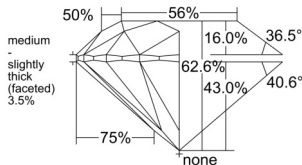

GIA®

FACSIMILE

GIA REPORT 5553451301

Verify this report at GIA.edu

GIA NATURAL DIAMOND DOSSIER®

June 10, 2026
GIA Report Number 5553451301
Shape and Cutting Style ..... Round Brilliant
Measurements ..... 4.68 - 4.71 x 2.94 mm

GRADING RESULTS

Carat Weight ..... 0.40 carat
Color Grade I
Clarity Grade VS1
Cut Grade ..... Excellent

ADDITIONAL GRADING INFORMATION

Polish ..... Excellent
Symmetry ..... Excellent
Fluorescence ..... Strong Blue
Clarity Characteristics ..... Crystal, Feather
Inscription(s): GIA 5553451301

PROPORTIONS

Profile to actual proportions