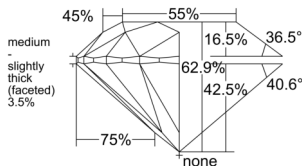

GIA®

FACSIMILE

GIA REPORT 5553443664

Verify this report at GIA.edu

GIA NATURAL DIAMOND DOSSIER®

June 08, 2026
GIA Report Number 5553443664
Shape and Cutting Style ..... Round Brilliant
Measurements ..... 5.42 - 5.44 x 3.41 mm

GRADING RESULTS

Carat Weight ..... 0.62 carat
Color Grade ..... K
Clarity Grade VVS1
Cut Grade ..... Excellent

ADDITIONAL GRADING INFORMATION

Polish ..... Excellent
Symmetry ..... Excellent
Fluorescence ..... Medium Blue
Clarity Characteristics ..... Pinpoint, Feather
Inscription(s): GIA 5553443664

PROPORTIONS

Profile to actual proportions