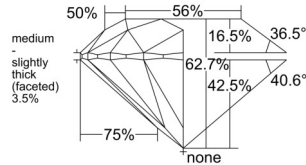

GIA®

FACSIMILE

GIA REPORT 5553434306

Verify this report at GIA.edu

GIA NATURAL DIAMOND DOSSIER®

June 05, 2026
GIA Report Number 5553434306
Shape and Cutting Style ..... Round Brilliant
Measurements ..... 5.82 - 5.85 x 3.66 mm

GRADING RESULTS

Carat Weight ..... 0.77 carat
Color Grade ..... K
Clarity Grade VS2
Cut Grade ..... Excellent

ADDITIONAL GRADING INFORMATION

Polish ..... Excellent
Symmetry ..... Excellent
Fluorescence ..... None
Clarity Characteristics ..... Feather, Crystal, Needle
Inscription(s): GIA 5553434306

PROPORTIONS

Profile to actual proportions