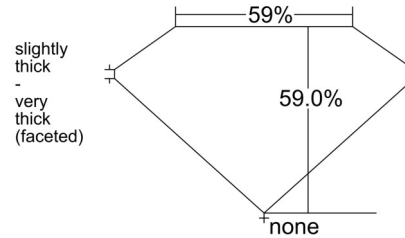

GIA NATURAL DIAMOND GRADING REPORT

June 04, 2026
 GIA Report Number 5553423566
 Shape and Cutting Style Heart Brilliant
 Measurements 7.11 x 8.48 x 5.00 mm

GRADING RESULTS

Carat Weight 1.80 carat
 Color Grade D
 Clarity Grade Internally Flawless

ADDITIONAL GRADING INFORMATION

Polish Excellent
 Symmetry Excellent
 Fluorescence Medium Blue
 Inscription(s): GIA 5553423566
Comments: Minor details of polish are not shown.

PROPORTIONS

Profile not to actual proportions