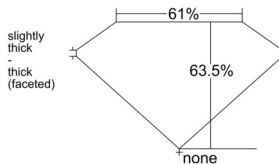

GIA®

FACSIMILE

GIA REPORT 5553417801

Verify this report at GIA.edu

GIA NATURAL DIAMOND DOSSIER®

June 03, 2026
GIA Report Number 5553417801
Shape and Cutting Style ..... Pear Brilliant
Measurements ..... 6.90 x 4.39 x 2.79 mm

GRADING RESULTS

Carat Weight ..... 0.50 carat
Color Grade I
Clarity Grade VS2

ADDITIONAL GRADING INFORMATION

Polish ..... Excellent
Symmetry ..... Very Good
Fluorescence ..... None
Clarity Characteristics..... Crystal, Needle, Cavity
Inscription(s): GIA 5553417801

PROPORTIONS

Profile not to actual proportions

GRADING SCALES

GIA COLOR SCALE		GIA CLARITY SCALE			
COLORLESS	D	VERY VERY SLIGHTLY INCLUDED	FLAWLESS		
	E		INTERNALLY FLAWLESS		
	F	VERY SLIGHTLY INCLUDED	VS₁		
	G		VS₂		
	H		VS₁		
	NEAR COLORLESS	I	SLIGHTLY INCLUDED	SI₁	
		J		SI₂	
		FAINT	K	INCLUDED	I₁
			L		I₂
			M		I₃
VERT LIGHT	N				
	O				
	P				
	Q				
	R				
	S				
	T				
LIGHT	U				
	V				
	W				
	X				
Y					
Z