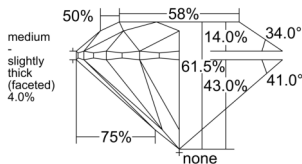

GIA®

FACSIMILE

GIA REPORT 5553411862

Verify this report at GIA.edu

GIA NATURAL DIAMOND DOSSIER®

June 04, 2026
GIA Report Number 5553411862
Shape and Cutting Style ..... Round Brilliant
Measurements ..... 5.28 - 5.30 x 3.25 mm

GRADING RESULTS

Carat Weight ..... 0.56 carat
Color Grade ..... F
Clarity Grade VVS2
Cut Grade ..... Excellent

ADDITIONAL GRADING INFORMATION

Polish ..... Excellent
Symmetry ..... Excellent
Fluorescence ..... Strong Blue
Clarity Characteristics..... Feather, Pinpoint, Indented Natural
Inscription(s): GIA 5553411862

PROPORTIONS

Profile to actual proportions

GRADING SCALES

GIA COLOR SCALE	GIA CLARITY SCALE	GIA CUT SCALE	
D	FLAWLESS	EXCELLENT	
E	INTERNALLY FLAWLESS		
F		VVS₁	VERY GOOD
G	VVS₂		
H	VS₁	GOOD	
I	VS₂		
J	SI₁	FAIR	
K	SI₂		
L	I₁	POOR	
M	I₂		
N	I₃		
O			
P			
Q			
R			
S			
T			
U			
V			
W			
X			
Y			
Z