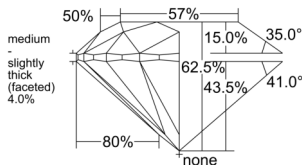

GIA®

FACSIMILE

GIA REPORT 5553411273

Verify this report at GIA.edu

GIA NATURAL DIAMOND DOSSIER®

June 10, 2026
GIA Report Number 5553411273
Shape and Cutting Style ..... Round Brilliant
Measurements ..... 5.64 - 5.68 x 3.54 mm

GRADING RESULTS

Carat Weight ..... 0.70 carat
Color Grade ..... K
Clarity Grade SI2
Cut Grade ..... Excellent

ADDITIONAL GRADING INFORMATION

Polish ..... Excellent
Symmetry ..... Very Good
Fluorescence ..... Medium Blue
Clarity Characteristics ..... Crystal
Inscription(s): GIA 5553411273

PROPORTIONS

Profile to actual proportions

GRADING SCALES

GIA COLOR SCALE

COLOURESS	D
	E
	F
	G
	H
	I
	J
NEAR COLOURESS	K
	L
FAIN	M
	N
	O
	P
VERY LIGHT	Q
	R
	S
	T
	U
	V
	W
	X
	Y
LIGHT	Z

GIA CLARITY SCALE

FLAWLESS	INTERNAL FLAWLESS	
		FLAWLESS
VERY VERY SLIGHTLY INCLUDED	VVS₁	
	VVS₂	
VERY SLIGHTLY INCLUDED	VS₁	
	VS₂	
SLIGHTLY INCLUDED	SI₁	
	SI₂	
INCLUDED	I₁	
	I₂	
	I₃	

GIA CUT SCALE

EXCELLENT
VERY GOOD
GOOD
FAIR
POOR