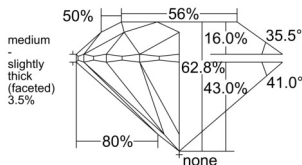

GIA®

FACSIMILE

GIA REPORT 5553411244

Verify this report at GIA.edu

GIA NATURAL DIAMOND DOSSIER®

June 04, 2026
GIA Report Number 5553411244
Shape and Cutting Style ..... Round Brilliant
Measurements ..... 5.84 - 5.88 x 3.68 mm

GRADING RESULTS

Carat Weight ..... 0.77 carat
Color Grade ..... D
Clarity Grade S11
Cut Grade ..... Excellent

ADDITIONAL GRADING INFORMATION

Polish ..... Excellent
Symmetry ..... Excellent
Fluorescence ..... Faint
Clarity Characteristics ..... Crystal
Inscription(s): GIA 5553411244

PROPORTIONS

GRADING SCALES

GIA COLOR SCALE

COLORLESS	D
	E
	F
	G
	H
	I
	J
NEAR COLORLESS	K
	L
	M
	N
	O
	P
	R
	S
	T
	U
	V
	W
	X
	Y
LIGHT	Z

GIA CLARITY SCALE

FLAWLESS	INTERNAL FLAWLESS	
		EXCELLENT
VERY VERY SLIGHTLY INCLUDED	VVS₁	VERY GOOD
VERY SLIGHTLY INCLUDED	VVS₂	
SLIGHTLY INCLUDED	VS₁	GOOD
	VS₂	
INCLUDED	SI₁	FAIR
	SI₂	
INCLUDED	I₁	POOR
	I₂	
	I₃