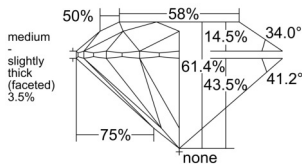

GIA®

FACSIMILE

GIA REPORT 5553409946

Verify this report at GIA.edu

GIA NATURAL DIAMOND DOSSIER®

June 03, 2026
GIA Report Number 5553409946
Shape and Cutting Style ..... Round Brilliant
Measurements ..... 5.13 - 5.16 x 3.16 mm

GRADING RESULTS

Carat Weight ..... 0.51 carat
Color Grade ..... F
Clarity Grade S11
Cut Grade ..... Excellent

ADDITIONAL GRADING INFORMATION

Polish ..... Excellent
Symmetry ..... Excellent
Fluorescence ..... None
Clarity Characteristics..... Crystal, Cloud, Feather
Inscription(s): GIA 5553409946

PROPORTIONS

Profile to actual proportions

GRADING SCALES

GIA COLOR SCALE

COLOURESS	D
	E
	F
	G
	H
	I
	J
NEAR COLOURESS	K
	L
FANIT	M
	N
	O
	P
VERY LIGHT	Q
	R
	S
	T
	U
	V
	W
	X
	Y
LIGHT	Z

GIA CLARITY SCALE

FLAWLESS	VERY VERY SLIGHTLY INCLUDED	VS₁	VS₂	SI₁	SI₂	I₁	I₂	I₃			
									VERY SLIGHTLY INCLUDED	SLIGHTLY INCLUDED	INCLUDED

GIA CUT SCALE

EXCELLENT
VERY GOOD
GOOD
FAIR
POOR