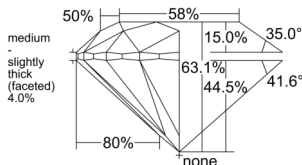

GIA®

FACSIMILE

GIA REPORT 5553402456

Verify this report at GIA.edu

GIA NATURAL DIAMOND DOSSIER®

June 01, 2026
GIA Report Number 5553402456
Shape and Cutting Style ..... Round Brilliant
Measurements ..... 5.16 - 5.18 x 3.26 mm

GRADING RESULTS

Carat Weight ..... 0.54 carat
Color Grade ..... F
Clarity Grade VS2
Cut Grade ..... Excellent

ADDITIONAL GRADING INFORMATION

Polish ..... Excellent
Symmetry ..... Excellent
Fluorescence ..... None
Clarity Characteristics ..... Crystal, Cloud
Inscription(s): GIA 5553402456

PROPORTIONS

GRADING SCALES

GIA COLOR SCALE

COLORLESS	D
	E
	F
	G
	H
	I
	J
NEAR COLORLESS	K
	L
FAIN	M
	N
	O
	P
VERY LIGHT	Q
	R
	S
	T
	U
	V
	W
	X
	Y
LIGHT	Z

GIA CLARITY SCALE

FLAWLESS	INTERNAL FLAWLESS	
		FLAWLESS
VERY VERY SLIGHTLY INCLUDED	VVS₁	
	VVS₂	
VERY SLIGHTLY INCLUDED	VS₁	
	VS₂	
SLIGHTLY INCLUDED	SI₁	
	SI₂	
INCLUDED	I₁	
	I₂	
	I₃	

GIA CUT SCALE

EXCELLENT
VERY GOOD
GOOD
FAIR
POOR