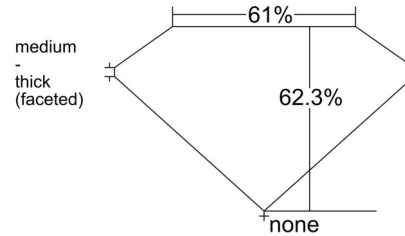

GIA NATURAL DIAMOND GRADING REPORT

June 04, 2026  
 GIA Report Number ..... 5553391675  
 Shape and Cutting Style ..... Oval Brilliant  
 Measurements ..... 8.09 x 5.60 x 3.49 mm

GRADING RESULTS

Carat Weight ..... 1.01 carat  
 Color Grade ..... H  
 Clarity Grade ..... VVS1

PROPORTIONS

Profile not to actual proportions

CLARITY CHARACTERISTICS

KEY TO SYMBOLS\*

- Pinpoint
- ~ Feather

\* Red symbols denote internal characteristics (inclusions). Green or black symbols denote external characteristics (blemishes). Diagram is an approximate representation of the diamond, and symbols shown indicate type, position, and approximate size of clarity characteristics. All clarity characteristics may not be shown. Details of finish are not shown.