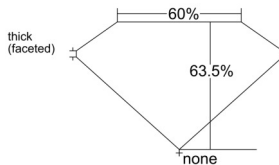

GIA®

FACSIMILE

GIA REPORT 5553382842

Verify this report at GIA.edu

GIA NATURAL DIAMOND DOSSIER®

May 29, 2026
GIA Report Number 5553382842
Shape and Cutting Style ..... Pear Brilliant
Measurements ..... 7.67 x 4.88 x 3.10 mm

GRADING RESULTS

Carat Weight ..... 0.71 carat
Color Grade ..... G
Clarity Grade VVS2

ADDITIONAL GRADING INFORMATION

Polish ..... Excellent
Symmetry ..... Excellent
Fluorescence ..... None
Clarity Characteristics ..... Needle, Pinpoint
Inscription(s): GIA 5553382842

PROPORTIONS

Profile not to actual proportions

GRADING SCALES

GIA COLOR SCALE		GIA CLARITY SCALE	
COLORLESS	D	VERY VERY SLIGHTLY INCLUDED	FLAWLESS
	E		INTERNALLY FLAWLESS
	F		VVS₁
	G		VVS₂
	H		VS₁
	I		VS₂
	J		SI₁
	K		SI₂
	L		I₁
	M		I₂
NEAR COLORLESS	N	SLIGHTLY INCLUDED	I₃
	O		
	P		
	Q		
FAINT	R		
	S		
	T		
	U		
VERT LIGHT	V		
	W		
	X		
	Y		
LIGHT	Z