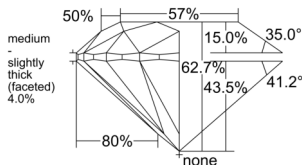

GIA®

FACSIMILE

GIA REPORT 5553378821

Verify this report at GIA.edu

GIA NATURAL DIAMOND DOSSIER®

May 30, 2026
GIA Report Number 5553378821
Shape and Cutting Style ..... Round Brilliant
Measurements ..... 5.07 - 5.09 x 3.18 mm

GRADING RESULTS

Carat Weight ..... 0.50 carat
Color Grade ..... G
Clarity Grade VS1
Cut Grade ..... Excellent

ADDITIONAL GRADING INFORMATION

Polish ..... Excellent
Symmetry ..... Excellent
Fluorescence ..... Medium Blue
Clarity Characteristics..... Crystal, Feather, Needle, Pinpoint
Inscription(s): GIA 5553378821

PROPORTIONS

GRADING SCALES

GIA COLOR SCALE	GIA CLARITY SCALE	GIA CUT SCALE	
COLOURLESS D	FLAWLESS	EXCELLENT	
E	INTERNALLY FLAWLESS		
F		VVS₁	VERY GOOD
G	VVS₂		
H	VS₁	GOOD	
I	VS₂		
J	SI₁	FAIR	
K	SI₂		
L	I₁	POOR	
M	I₂		
N	I₃		
O			
P			
Q			
R			
S			
T			
U			
V			
W			
X			
Y			
Z