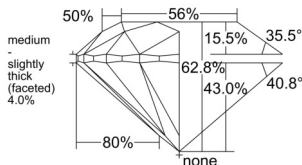

GIA®

FACSIMILE

GIA REPORT 5553377901

Verify this report at GIA.edu

GIA NATURAL DIAMOND DOSSIER®

June 01, 2026
GIA Report Number 5553377901
Shape and Cutting Style ..... Round Brilliant
Measurements ..... 4.47 - 4.50 x 2.82 mm

GRADING RESULTS

Carat Weight ..... 0.35 carat
Color Grade ..... D
Clarity Grade VVS1
Cut Grade ..... Excellent

ADDITIONAL GRADING INFORMATION

Polish ..... Excellent
Symmetry ..... Excellent
Fluorescence ..... Strong Blue
Clarity Characteristics ..... Pinpoint, Feather
Inscription(s): GIA 5553377901

PROPORTIONS

Profile to actual proportions

GRADING SCALES

GIA COLOR SCALE

COLOREDNESS	D
	E
	F
	G
	H
	I
	J
NEAR COLORLESS	K
	L
Faint	M
	N
	O
	P
Very Light	Q
	R
	S
	T
	U
	V
Light	W
	X
	Y
	Z

GIA CLARITY SCALE

FLAWLESS	INTERNAL FLAWLESS	
		EXCELLENT
VERY VERY SLIGHTLY INCLUDED	VVS₁	VERY GOOD
VERY SLIGHTLY INCLUDED	VVS₂	
SLIGHTLY INCLUDED	VS₁	GOOD
	VS₂	
INCLUDED	SI₁	FAIR
	SI₂	
INCLUDED	I₁	POOR
	I₂	
	I₃