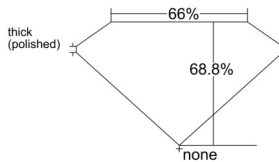

GIA®

FACSIMILE

GIA REPORT 5553375881

Verify this report at GIA.edu

GIA NATURAL DIAMOND DOSSIER®

May 29, 2026
GIA Report Number 5553375881
Shape and Cutting Style ..... **Cut-Cornered Rectangular Modified Brilliant**
Measurements ..... 5.33 x 3.94 x 2.71 mm

GRADING RESULTS

Carat Weight ..... 0.50 carat
Color Grade I
Clarity Grade VVS2

ADDITIONAL GRADING INFORMATION

Polish ..... Excellent
Symmetry ..... Excellent
Fluorescence ..... None
Clarity Characteristics ..... Cloud
Inscription(s): GIA 5553375881

PROPORTIONS

Profile not to actual proportions

GRADING SCALES

GIA COLOR SCALE		GIA CLARITY SCALE			
COLORLESS	D	VERY VERY SLIGHTLY INCLUDED	FLAWLESS		
	E		INTERNALLY FLAWLESS		
	F	VERY SLIGHTLY INCLUDED	VVS₁		
	G		VVS₂		
	H		VS₁		
	NEAR COLORLESS	I	SLIGHTLY INCLUDED	VS₂	
		J		SI₁	
		FAINT	K	INCLUDED	SI₂
			L		I₁
			M		I₂
VERT LIGHT	N	LIGHT	I₃		
	O				
	P				
	Q				
	R