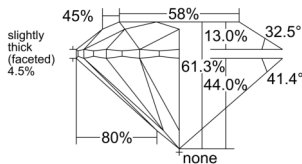

GIA®

FACSIMILE

GIA REPORT 5553374876

Verify this report at GIA.edu

GIA NATURAL DIAMOND DOSSIER®

May 29, 2026
GIA Report Number 5553374876
Shape and Cutting Style ..... Round Brilliant
Measurements ..... 4.30 - 4.32 x 2.64 mm

GRADING RESULTS

Carat Weight ..... 0.30 carat
Color Grade ..... D
Clarity Grade ..... Internally Flawless
Cut Grade ..... Excellent

ADDITIONAL GRADING INFORMATION

Polish ..... Excellent
Symmetry ..... Excellent
Fluorescence ..... Strong Blue
Clarity Characteristics ..... Minor Details of Polish
Inspection(s): GIA 5553374876

PROPORTIONS

Profile to actual proportions

GRADING SCALES

GIA COLOR SCALE	GIA CLARITY SCALE	GIA CUT SCALE	
D	FLAWLESS	EXCELLENT	
E	INTERNALLY FLAWLESS		
F		VVS₁	VERY GOOD
G	VVS₂		
H	VS₁	GOOD	
I	VS₂		
J	SI₁	FAIR	
K	SI₂		
L	I₁	POOR	
M	I₂		
N	I₃		
O			
P			
Q			
R			
S			
T			
U			
V			
W			
X			
Y			
Z