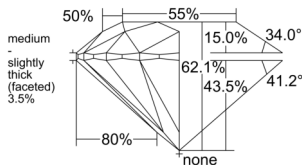

GIA®

FACSIMILE

GIA REPORT 5553360680

Verify this report at GIA.edu

GIA NATURAL DIAMOND DOSSIER®

May 28, 2026
GIA Report Number 5553360680
Shape and Cutting Style ..... Round Brilliant
Measurements ..... 5.73 - 5.76 x 3.57 mm

GRADING RESULTS

Carat Weight ..... 0.71 carat
Color Grade ..... H
Clarity Grade VS1
Cut Grade ..... Excellent

ADDITIONAL GRADING INFORMATION

Polish ..... Excellent
Symmetry ..... Excellent
Fluorescence ..... Medium Blue
Clarity Characteristics ..... Feather, Pinpoint
Inscription(s): GIA 5553360680

PROPORTIONS

GRADING SCALES

GIA COLOR SCALE	GIA CLARITY SCALE	GIA CUT SCALE	
D	FLAWLESS	EXCELLENT	
E	INTERNALLY FLAWLESS		
F		VVS₁	VERY GOOD
G	VVS₂		
H	VS₁	GOOD	
I	VS₂		
J	SI₁	FAIR	
K	SI₂		
L	I₁	POOR	
M			
N			
O	I₂		
P			
Q			
R	I₃		
S			
T			
U			
V			
W			
X			
Y			
Z