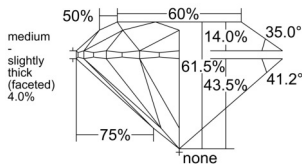

GIA®

FACSIMILE

GIA REPORT 5553343646

Verify this report at GIA.edu

GIA NATURAL DIAMOND DOSSIER®

May 27, 2026
GIA Report Number 5553343646
Shape and Cutting Style ..... Round Brilliant
Measurements ..... 5.39 - 5.42 x 3.32 mm

GRADING RESULTS

Carat Weight ..... 0.60 carat
Color Grade ..... D
Clarity Grade VVS2
Cut Grade ..... Excellent

ADDITIONAL GRADING INFORMATION

Polish ..... Excellent
Symmetry ..... Excellent
Fluorescence ..... None
Clarity Characteristics ..... Pinpoint
Inscription(s): GIA 5553343646

PROPORTIONS

Profile to actual proportions