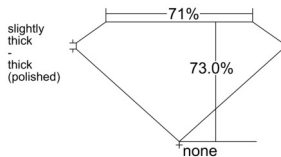

GIA®

FACSIMILE

GIA REPORT 5553343404

Verify this report at GIA.edu

GIA NATURAL DIAMOND DOSSIER®

May 27, 2026
GIA Report Number 5553343404
Shape and Cutting Style ..... Square Modified Brilliant
Measurements ..... 4.62 x 4.60 x 3.36 mm

GRADING RESULTS

Carat Weight ..... 0.60 carat
Color Grade ..... K
Clarity Grade VS1

ADDITIONAL GRADING INFORMATION

Polish ..... Excellent
Symmetry ..... Very Good
Fluorescence ..... None
Clarity Characteristics ..... Feather, Pinpoint
Inscription(s): GIA 5553343404

PROPORTIONS

Profile not to actual proportions

GRADING SCALES

GIA COLOR SCALE		GIA CLARITY SCALE	
COLORLESS	D	VERY VERY SLIGHTLY INCLUDED	FLAWLESS
	E		INTERNALLY FLAWLESS
	F		VVS₁
	G		VVS₂
	H		VS₁
	I		VS₂
	J		SI₁
	K		SI₂
	L		I₁
	M		I₂
NEAR COLORLESS	N	SLIGHTLY INCLUDED	I₃
	O		
	P		
	Q		
FAINT	R		
	S		
	T		
	U		
VERY LIGHT	V		
	W		
	X		
	Y		
LIGHT	Z