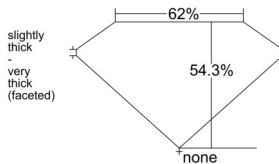

GIA®

FACSIMILE

GIA REPORT 5553335610

Verify this report at GIA.edu

GIA NATURAL DIAMOND DOSSIER®

May 25, 2026
GIA Report Number 5553335610
Shape and Cutting Style ..... Heart Brilliant
Measurements ..... 6.23 x 6.71 x 3.65 mm

GRADING RESULTS

Carat Weight ..... 0.90 carat
Color Grade ..... F
Clarity Grade VVS1

ADDITIONAL GRADING INFORMATION

Polish ..... Excellent
Symmetry ..... Excellent
Fluorescence ..... None
Clarity Characteristics ..... Pinpoint, Feather
Inscription(s): GIA 5553335610

PROPORTIONS

Profile not to actual proportions

GRADING SCALES

GIA COLOR SCALE		GIA CLARITY SCALE			
COLORLESS	D	VERY VERY SLIGHTLY INCLUDED	FLAWLESS		
	E		INTERNALLY FLAWLESS		
	F	VERY SLIGHTLY INCLUDED	VVS₁		
	G		VVS₂		
	H		VS₁		
	NEAR COLORLESS	I	SLIGHTLY INCLUDED	VS₂	
		J		SI₁	
		FAINT	K	INCLUDED	SI₂
			L		I₁
			M		I₂
VERT LIGHT	N	LIGHT	I₃		
	O				
	P				
	Q				
	R