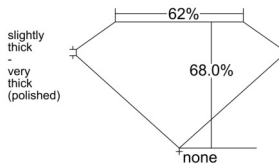

GIA®

FACSIMILE

GIA REPORT 5553309386

Verify this report at GIA.edu

GIA NATURAL DIAMOND DOSSIER®

May 21, 2026
GIA Report Number 5553309386
Shape and Cutting Style ..... Emerald Cut
Measurements ..... 5.81 x 4.21 x 2.86 mm

GRADING RESULTS

Carat Weight ..... 0.70 carat
Color Grade ..... F
Clarity Grade VS1

ADDITIONAL GRADING INFORMATION

Polish ..... Excellent
Symmetry ..... Very Good
Fluorescence ..... None
Clarity Characteristics ..... Crystal
Inscription(s): GIA 5553309386

PROPORTIONS

Profile not to actual proportions

GRADING SCALES

GIA COLOR SCALE		GIA CLARITY SCALE			
COLORLESS	D	VERY VERY SLIGHTLY INCLUDED	FLAWLESS		
	E		INTERNALLY FLAWLESS		
	F		VVS₁		
	NEAR COLORLESS	G	VERY SLIGHTLY INCLUDED	VVS₂	
		H		VS₁	
		FAINT	I	SLIGHTLY INCLUDED	VS₂
			J		SI₁
			K		SI₂
	LIGHT	L	INCLUDED	I₁	
		M		I₂	
N		I₃			
O					
P					
Q					
R					
S