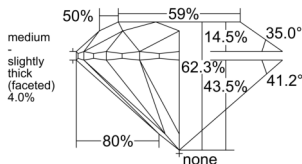

GIA®

FACSIMILE

GIA REPORT 5553307045

Verify this report at GIA.edu

GIA NATURAL DIAMOND DOSSIER®

May 21, 2026
GIA Report Number 5553307045
Shape and Cutting Style ..... Round Brilliant
Measurements ..... 5.34 - 5.37 x 3.33 mm

GRADING RESULTS

Carat Weight ..... 0.59 carat
Color Grade ..... D
Clarity Grade VVS2
Cut Grade ..... Excellent

ADDITIONAL GRADING INFORMATION

Polish ..... Excellent
Symmetry ..... Excellent
Fluorescence ..... None
Clarity Characteristics..... Pinpoint, Indented Natural
Inscription(s): GIA 5553307045

PROPORTIONS

Profile to actual proportions