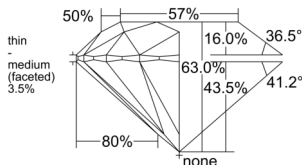

GIA®

FACSIMILE

GIA REPORT 5553306891

Verify this report at GIA.edu

GIA NATURAL DIAMOND DOSSIER®

May 21, 2026
GIA Report Number 5553306891
Shape and Cutting Style ..... Round Brilliant
Measurements ..... 5.30 - 5.34 x 3.35 mm

GRADING RESULTS

Carat Weight ..... 0.58 carat
Color Grade ..... D
Clarity Grade S11
Cut Grade ..... Excellent

ADDITIONAL GRADING INFORMATION

Polish ..... Excellent
Symmetry ..... Excellent
Fluorescence ..... None
Clarity Characteristics ..... Crystal, Feather
Inscription(s): GIA 5553306891

PROPORTIONS

GRADING SCALES

GIA COLOR SCALE

COLORLESS	D
	E
	F
	G
	H
	I
	J
NEAR COLORLESS	K
	L
Faint	M
	N
	O
	P
	Q
	R
	S
	T
	U
	V
	W
	X
	Y
Light	Z

GIA CLARITY SCALE

VERY VERY SLIGHTLY INCLUDED	FLAWLESS
	INTERNALLY FLAWLESS
VERY SLIGHTLY INCLUDED	VVS₁
	VVS₂
SLIGHTLY INCLUDED	VS₁
	VS₂
INCLUDED	S1₁
	S1₂
	I₁
	I₂
	I₃

GIA CUT SCALE

EXCELLENT
VERY GOOD
GOOD
FAIR
POOR