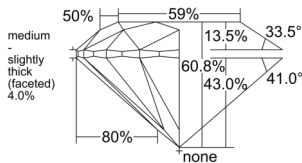

GIA®

FACSIMILE

GIA REPORT 5553304091

Verify this report at GIA.edu

GIA NATURAL DIAMOND DOSSIER®

May 22, 2026
GIA Report Number 5553304091
Shape and Cutting Style ..... Round Brilliant
Measurements ..... 5.13 - 5.14 x 3.12 mm

GRADING RESULTS

Carat Weight ..... 0.50 carat
Color Grade ..... D
Clarity Grade VVS1
Cut Grade ..... Excellent

ADDITIONAL GRADING INFORMATION

Polish ..... Excellent
Symmetry ..... Excellent
Fluorescence ..... Strong Blue
Clarity Characteristics ..... Pinpoint, Feather
Inscription(s): GIA 5553304091

PROPORTIONS

Profile to actual proportions