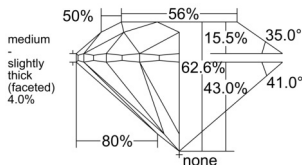

GIA®

FACSIMILE

GIA REPORT 5553291958

Verify this report at GIA.edu

GIA NATURAL DIAMOND DOSSIER®

May 20, 2026
GIA Report Number 5553291958
Shape and Cutting Style ..... Round Brilliant
Measurements ..... 5.38 - 5.42 x 3.38 mm

GRADING RESULTS

Carat Weight ..... 0.61 carat
Color Grade L
Clarity Grade VS1
Cut Grade ..... Excellent

ADDITIONAL GRADING INFORMATION

Polish ..... Excellent
Symmetry ..... Excellent
Fluorescence ..... Medium Blue
Clarity Characteristics ..... Needle, Pinpoint
Inscription(s): GIA 5553291958

PROPORTIONS

GRADING SCALES

GIA COLOR SCALE

COLORLESS	D
	E
	F
	G
	H
	I
	J
NEAR COLORLESS	K
	L
FAIN	M
	N
	O
	P
VERY LIGHT	Q
	R
	S
	T
	U
	V
	W
	X
	Y
LIGHT	Z

GIA CLARITY SCALE

FLAWLESS	INTERNAL FLAWLESS	
		EXCELLENT
VERY VERY SLIGHTLY INCLUDED	VVS₁	
	VVS₂	
VERY SLIGHTLY INCLUDED	VS₁	
	VS₂	
SLIGHTLY INCLUDED	SI₁	
	SI₂	
INCLUDED	I₁	
	I₂	
	I₃	
POOR		

GIA CUT SCALE

EXCELLENT
VERY GOOD
GOOD
FAIR
POOR