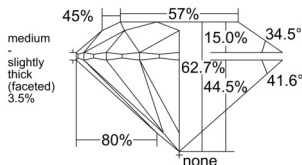

GIA®

FACSIMILE

GIA REPORT 5553291808

Verify this report at GIA.edu

GIA NATURAL DIAMOND DOSSIER®

May 20, 2026
GIA Report Number 5553291808
Shape and Cutting Style ..... Round Brilliant
Measurements ..... 5.66 - 5.70 x 3.56 mm

GRADING RESULTS

Carat Weight ..... 0.70 carat
Color Grade ..... M, Faint Brown
Clarity Grade S11
Cut Grade ..... Excellent

ADDITIONAL GRADING INFORMATION

Polish ..... Excellent
Symmetry ..... Very Good
Fluorescence ..... None
Clarity Characteristics..... Crystal, Feather
Inscription(s): GIA 5553291808

PROPORTIONS

Profile to actual proportions