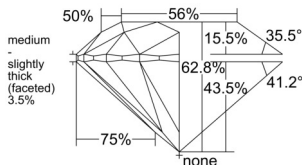

GIA®

FACSIMILE

GIA REPORT 5553289091

Verify this report at GIA.edu

GIA NATURAL DIAMOND DOSSIER®

May 19, 2026
GIA Report Number 5553289091
Shape and Cutting Style ..... Round Brilliant
Measurements ..... 5.12 - 5.15 x 3.22 mm

GRADING RESULTS

Carat Weight ..... 0.52 carat
Color Grade ..... E
Clarity Grade SI2
Cut Grade ..... Excellent

ADDITIONAL GRADING INFORMATION

Polish ..... Excellent
Symmetry ..... Excellent
Fluorescence ..... Medium Blue
Clarity Characteristics ..... Cloud, Crystal
Inscription(s): GIA 5553289091

PROPORTIONS

Profile to actual proportions