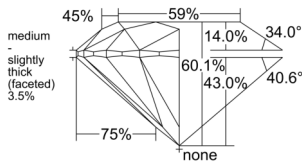

GIA®

FACSIMILE

GIA REPORT 5553283132

Verify this report at GIA.edu

GIA NATURAL DIAMOND DOSSIER®

May 19, 2026
GIA Report Number 5553283132
Shape and Cutting Style ..... Round Brilliant
Measurements ..... 5.12 - 5.15 x 3.09 mm

GRADING RESULTS

Carat Weight ..... 0.50 carat
Color Grade ..... M
Clarity Grade S11
Cut Grade ..... Excellent

ADDITIONAL GRADING INFORMATION

Polish ..... Excellent
Symmetry ..... Excellent
Fluorescence ..... Faint
Clarity Characteristics ..... Crystal, Feather
Inscription(s): GIA 5553283132

PROPORTIONS

Profile to actual proportions

GRADING SCALES

GIA COLOR SCALE

COLOREDNESS	D
	E
	F
	G
	H
	I
	J
NEAR COLORLESS	K
	L
FAINTE	M
	N
	O
	P
VERY LIGHT	Q
	R
	S
	T
	U
	V
LIGHT	W
	X
	Y
	Z

GIA CLARITY SCALE

VERY VERY SLIGHTLY INCLUDED	FLAWLESS
	INTERNALLY FLAWLESS
VERY SLIGHTLY INCLUDED	VVS₁
	VVS₂
SLIGHTLY INCLUDED	VS₁
	VS₂
INCLUDED	SI₁
	SI₂
	I₁
	I₂
	I₃

GIA CUT SCALE

EXCELLENT
VERY GOOD
GOOD
FAIR
POOR