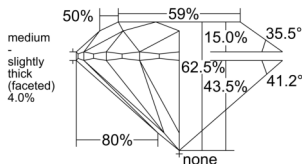

GIA®

FACSIMILE

GIA REPORT 5553282169

Verify this report at GIA.edu

GIA NATURAL DIAMOND DOSSIER®

May 19, 2026
GIA Report Number 5553282169
Shape and Cutting Style ..... Round Brilliant
Measurements ..... 5.34 - 5.39 x 3.35 mm

GRADING RESULTS

Carat Weight ..... 0.60 carat
Color Grade ..... F
Clarity Grade VS1
Cut Grade ..... Excellent

ADDITIONAL GRADING INFORMATION

Polish ..... Excellent
Symmetry ..... Excellent
Fluorescence ..... None
Clarity Characteristics..... Cloud, Feather, Needle
Inscription(s): GIA 5553282169

PROPORTIONS

Profile to actual proportions