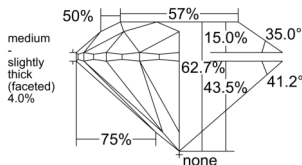

GIA®

FACSIMILE

GIA REPORT 5553274190

Verify this report at GIA.edu

GIA NATURAL DIAMOND DOSSIER®

May 18, 2026
GIA Report Number 5553274190
Shape and Cutting Style ..... Round Brilliant
Measurements ..... 5.07 - 5.10 x 3.19 mm

GRADING RESULTS

Carat Weight ..... 0.51 carat
Color Grade ..... K
Clarity Grade SI2
Cut Grade ..... Excellent

ADDITIONAL GRADING INFORMATION

Polish ..... Excellent
Symmetry ..... Excellent
Fluorescence ..... None
Clarity Characteristics ..... Crystal, Feather
Inscription(s): GIA 5553274190

PROPORTIONS

GRADING SCALES

GIA COLOR SCALE	GIA CLARITY SCALE	GIA CUT SCALE	
D	FLAWLESS	EXCELLENT	
E	INTERNALLY FLAWLESS		
F		VVS₁	VERY GOOD
G	VVS₂		
H	VS₁	GOOD	
I	VS₂		
J	SI₁	FAIR	
K	SI₂		
L	I₁	POOR	
M	I₂		
N	I₃		
O			
P			
Q			
R			
S			
T			
U			
V			
W			
X			
Y			
Z