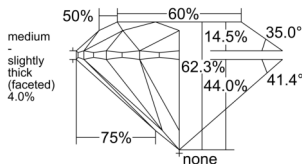

GIA®

FACSIMILE

GIA REPORT 5553272250

Verify this report at GIA.edu

GIA NATURAL DIAMOND DOSSIER®

May 19, 2026
GIA Report Number 5553272250
Shape and Cutting Style ..... Round Brilliant
Measurements ..... 5.04 - 5.08 x 3.15 mm

GRADING RESULTS

Carat Weight ..... 0.50 carat
Color Grade I
Clarity Grade VS1
Cut Grade ..... Excellent

ADDITIONAL GRADING INFORMATION

Polish ..... Excellent
Symmetry ..... Excellent
Fluorescence ..... None
Clarity Characteristics ..... Cloud, Pinpoint
Inscription(s): GIA 5553272250

PROPORTIONS

Profile to actual proportions