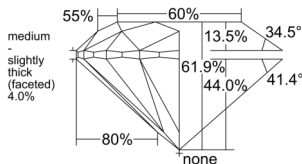

GIA®

FACSIMILE

GIA REPORT 5553263966

Verify this report at GIA.edu

GIA NATURAL DIAMOND DOSSIER®

May 19, 2026
GIA Report Number 5553263966
Shape and Cutting Style ..... Round Brilliant
Measurements ..... 5.06 - 5.09 x 3.14 mm

GRADING RESULTS

Carat Weight ..... 0.50 carat
Color Grade ..... D
Clarity Grade VS1
Cut Grade ..... Excellent

ADDITIONAL GRADING INFORMATION

Polish ..... Excellent
Symmetry ..... Excellent
Fluorescence ..... None
Clarity Characteristics..... Crystal, Indented Natural
Inspection(s): GIA 5553263966

PROPORTIONS

Profile to actual proportions