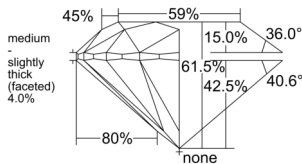

GIA®

FACSIMILE

GIA REPORT 5553259851

Verify this report at GIA.edu

GIA NATURAL DIAMOND DOSSIER®

May 16, 2026
GIA Report Number 5553259851
Shape and Cutting Style ..... Round Brilliant
Measurements ..... 5.06 - 5.09 x 3.12 mm

GRADING RESULTS

Carat Weight ..... 0.50 carat
Color Grade ..... F
Clarity Grade VS2
Cut Grade ..... Excellent

ADDITIONAL GRADING INFORMATION

Polish ..... Excellent
Symmetry ..... Excellent
Fluorescence ..... None
Clarity Characteristics ..... Crystal, Cloud
Inscription(s): GIA 5553259851

PROPORTIONS

Profile to actual proportions

GRADING SCALES

GIA COLOR SCALE

COLORLESS	D
	E
	F
	G
	H
	I
	J
NEAR COLORLESS	K
	L
FAIN	M
	N
	O
	P
	Q
VERY LIGHT	R
	S
	T
	U
	V
	W
	X
	Y
LIGHT	Z

GIA CLARITY SCALE

FLAWLESS	INTERNAL FLAWLESS	
		FLAWLESS
VERY VERY SLIGHTLY INCLUDED	VVS₁	
	VVS₂	
VERY SLIGHTLY INCLUDED	VS₁	
	VS₂	
SLIGHTLY INCLUDED	SI₁	
	SI₂	
INCLUDED	I₁	
	I₂	
	I₃	

GIA CUT SCALE

EXCELLENT	
	VERY GOOD
GOOD	
FAIR	
POOR