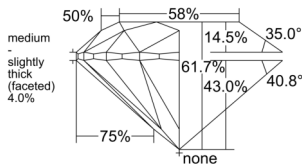

GIA®

FACSIMILE

GIA REPORT 5553258631

Verify this report at GIA.edu

GIA NATURAL DIAMOND DOSSIER®

May 16, 2026
GIA Report Number 5553258631
Shape and Cutting Style ..... Round Brilliant
Measurements ..... 5.08 - 5.10 x 3.14 mm

GRADING RESULTS

Carat Weight ..... 0.50 carat
Color Grade ..... K
Clarity Grade VS1
Cut Grade ..... Excellent

ADDITIONAL GRADING INFORMATION

Polish ..... Excellent
Symmetry ..... Excellent
Fluorescence ..... None
Clarity Characteristics ..... Feather, Pinpoint
Inscription(s): GIA 5553258631

PROPORTIONS

Profile to actual proportions