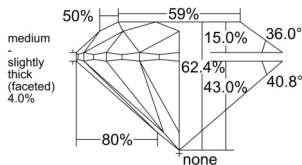

GIA®

FACSIMILE

GIA REPORT 5553244336

Verify this report at GIA.edu

GIA NATURAL DIAMOND DOSSIER®

May 13, 2026
GIA Report Number 5553244336
Shape and Cutting Style ..... Round Brilliant
Measurements ..... 6.13 - 6.17 x 3.84 mm

GRADING RESULTS

Carat Weight ..... 0.90 carat
Color Grade ..... H
Clarity Grade VS1
Cut Grade ..... Excellent

ADDITIONAL GRADING INFORMATION

Polish ..... Excellent
Symmetry ..... Excellent
Fluorescence ..... Strong Blue
Clarity Characteristics..... Crystal, Feather, Cloud, Pinpoint
Inscription(s): GIA 5553244336

PROPORTIONS

GRADING SCALES

GIA COLOR SCALE

COLORLESS	D
	E
	F
	G
	H
	I
	J
NEAR COLORLESS	K
	L
Faint	M
	N
	O
	P
Very Light	Q
	R
	S
	T
	U
	V
	W
	X
	Y
Light	Z

GIA CLARITY SCALE

FLAWLESS	FLAWLESS	
		EXCELLENT
INTERNALLY FLAWLESS	VERY VERY SLIGHTLY INCLUDED	
		VERY GOOD
VVS₁	VERY SLIGHTLY INCLUDED	
VVS₂		
VS₁	SLIGHTLY INCLUDED	
VS₂		
SI₁	INCLUDED	
SI₂		
I₁	POOR	
I₂		
I₃		

GIA CUT SCALE

EXCELLENT
VERY GOOD
GOOD
FAIR
POOR