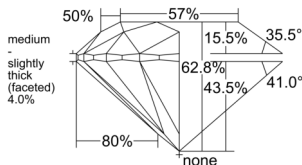

GIA®

FACSIMILE

GIA REPORT 5553244232

Verify this report at GIA.edu

GIA NATURAL DIAMOND DOSSIER®

May 13, 2026
GIA Report Number 5553244232
Shape and Cutting Style ..... Round Brilliant
Measurements ..... 5.88 - 5.93 x 3.71 mm

GRADING RESULTS

Carat Weight ..... 0.80 carat
Color Grade ..... F
Clarity Grade VS2
Cut Grade ..... Excellent

ADDITIONAL GRADING INFORMATION

Polish ..... Excellent
Symmetry ..... Excellent
Fluorescence ..... None
Clarity Characteristics ..... Feather
Inscription(s): GIA 5553244232

PROPORTIONS

Profile to actual proportions