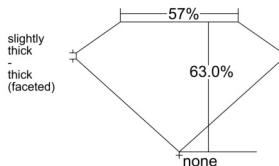

GIA®

FACSIMILE

GIA REPORT 5553241737

Verify this report at GIA.edu

GIA NATURAL DIAMOND DOSSIER®

May 13, 2026
GIA Report Number 5553241737
Shape and Cutting Style ..... Pear Brilliant
Measurements ..... 6.79 x 4.45 x 2.80 mm

GRADING RESULTS

Carat Weight ..... 0.50 carat
Color Grade I
Clarity Grade VS1

ADDITIONAL GRADING INFORMATION

Polish ..... Excellent
Symmetry ..... Excellent
Fluorescence ..... None
Clarity Characteristics ..... Cloud, Feather, Pinpoint
Inscription(s): GIA 5553241737

PROPORTIONS

Profile not to actual proportions

GRADING SCALES

GIA COLOR SCALE		GIA CLARITY SCALE			
COLORLESS	D	VERY VERY SLIGHTLY INCLUDED	FLAWLESS		
	E		INTERNALLY FLAWLESS		
	F	VERY SLIGHTLY INCLUDED	VS₁		
	G		VS₂		
	H		VS₁		
	NEAR COLORLESS	I	SLIGHTLY INCLUDED	VS₂	
		J		SI₁	
		FAINT	K	INCLUDED	SI₂
			L		I₁
			M		I₂
VERT LIGHT	N	INCLUDED	I₃		
	O				
	P				
	Q				
LIGHT	R				
	S				
	T				
	U				
	V				
	Z