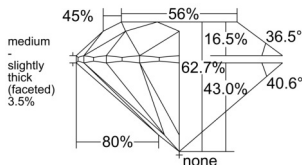

GIA®

FACSIMILE

GIA REPORT

5553238658

Verify this report at GIA.edu

GIA NATURAL DIAMOND DOSSIER®

May 13, 2026
GIA Report Number 5553238658
Shape and Cutting Style ..... Round Brilliant
Measurements ..... 5.12 - 5.13 x 3.21 mm

GRADING RESULTS

Carat Weight ..... 0.52 carat
Color Grade ..... H
Clarity Grade VS2
Cut Grade ..... Excellent

ADDITIONAL GRADING INFORMATION

Polish ..... Excellent
Symmetry ..... Excellent
Fluorescence ..... None
Clarity Characteristics ..... Cloud, Crystal
Inscription(s): GIA 5553238658

PROPORTIONS

Profile to actual proportions