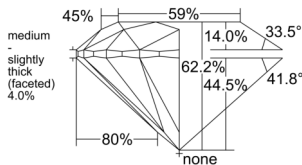

GIA®

FACSIMILE

GIA REPORT

5553236836

Verify this report at GIA.edu

GIA NATURAL DIAMOND DOSSIER®

May 12, 2026
GIA Report Number 5553236836
Shape and Cutting Style ..... Round Brilliant
Measurements ..... 4.84 - 4.85 x 3.01 mm

GRADING RESULTS

Carat Weight ..... 0.43 carat
Color Grade ..... F
Clarity Grade VS2
Cut Grade ..... Excellent

ADDITIONAL GRADING INFORMATION

Polish ..... Excellent
Symmetry ..... Excellent
Fluorescence ..... None
Clarity Characteristics ..... Cloud, Crystal
Inscription(s): GIA 5553236836

PROPORTIONS

Profile to actual proportions